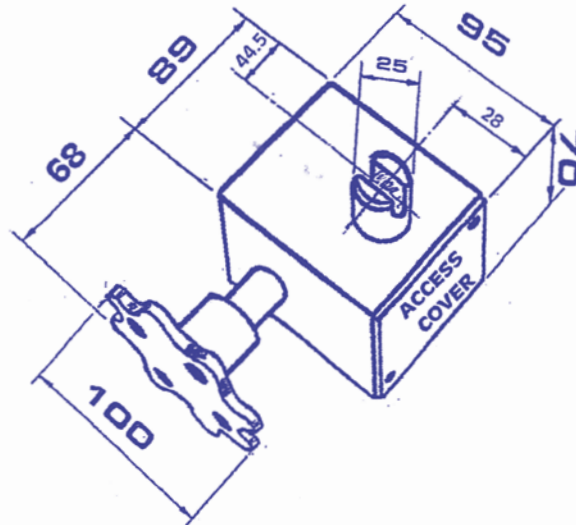

25 DIA WITH  
10 WIDE SLOT

WINDING HANDLE

**WG2**

**£36.00**

**WG5**

**£46.00**

**WG10**

**£46.00**