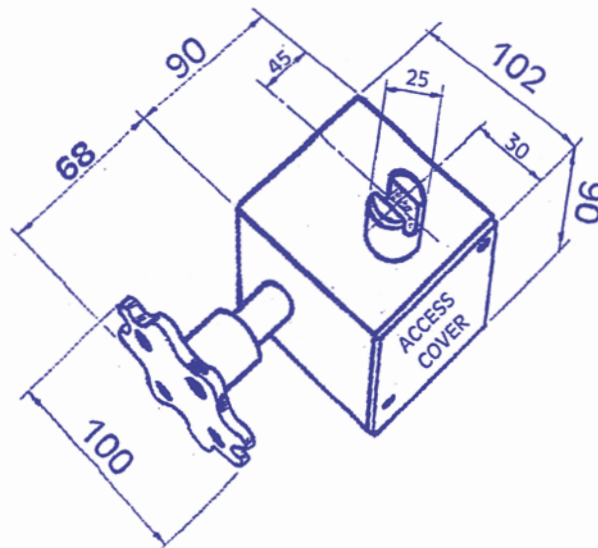

25 DIA WITH  
10 WIDE SLOT

WINDING HANDLE

**WG2**

**£36.00**

**WG5**

**£46.00**

**WG10**

**£46.00**