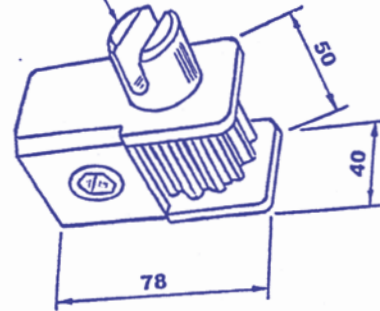

25 DIA WITH  
10 WIDE SLOT

WINDING HANDLE

**WG2**

**£36.00**

**WG5**

**£46.00**

**WG10**

**£46.00**