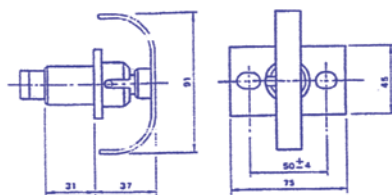

CS280

£47.00

R100

Other Dimensions as R44

£42.00

STANDARD PLUNGER ASSEMBLY

OVER-CENTRE PLUNGER ASSEMBLY
Can be fitted in place of the Standard Plunger.
Packing Pieces can be supplied to obtain the correct engagement.