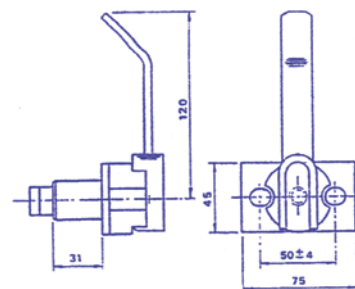

CS280

£47.00

R100

Other Dimensions as R44

£42.00

STANDARD PLUNGER ASSEMBLY

OVER-CENTRE PLUNGER ASSEMBLY
Can be fitted in place of the Standard Plunger.
Packing Pieces can be supplied to obtain the correct engagement.