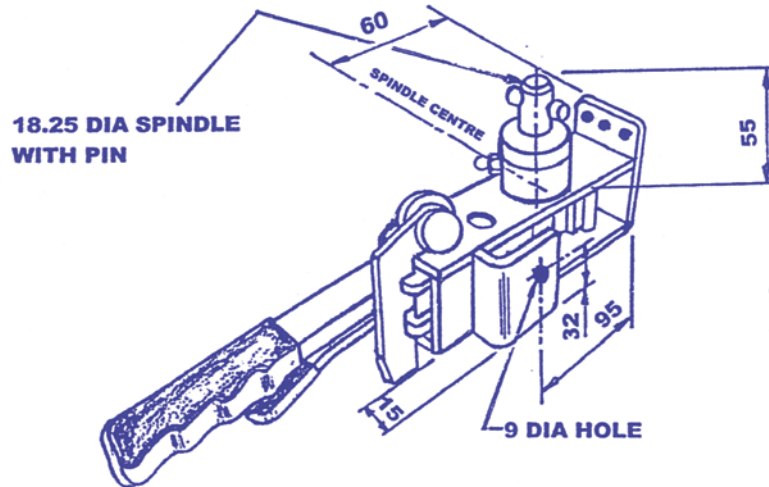

CS280

£47.00

R100

Other Dimensions as R44

£42.00

STANDARD PLUNGER ASSEMBLY

OVER-CENTRE PLUNGER ASSEMBLY
Can be fitted in place of the Standard Plunger.
Packing Pieces can be supplied to obtain the correct engagement.