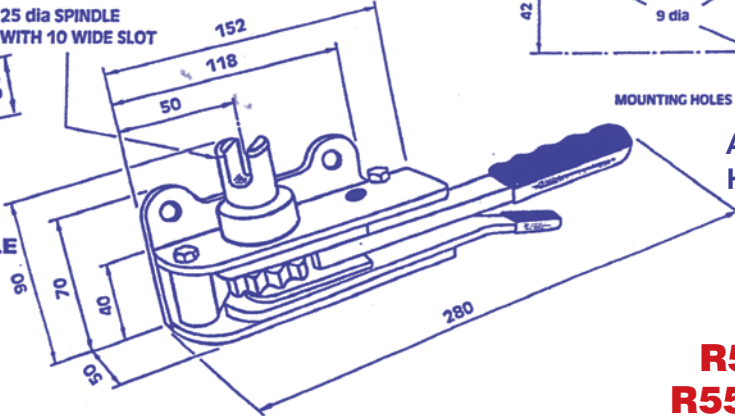

R53

LOCKING PLUNGER
SUPPLIED SEPARATELY

£71.00

25 dia SPINDLE
WITH 10 WIDE SLOT

R55K HAS BOX
SECTION SPINDLE

MOUNTING HOLES

AUTOMATIC
HANDLE LATCH

R55 - £33.50
R55K - £39.00