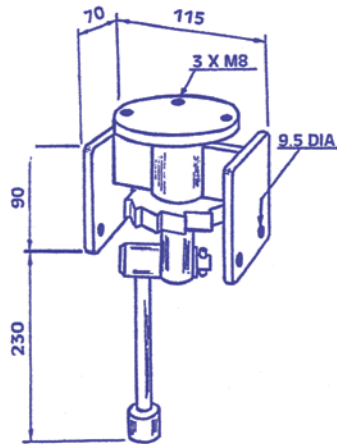

R53

LOCKING PLUNGER
SUPPLIED SEPARATELY

£71.00

25 dia SPINDLE
WITH 10 WIDE SLOT

R55K HAS BOX
SECTION SPINDLE

MOUNTING HOLES

AUTOMATIC
HANDLE LATCH

R55 - £33.50
R55K - £39.00