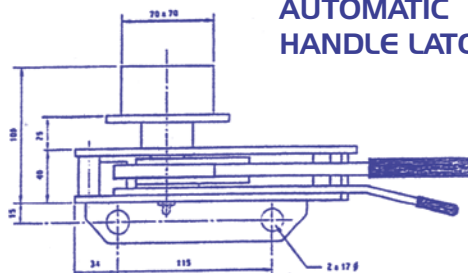

AUTOMATIC
HANDLE LATCH