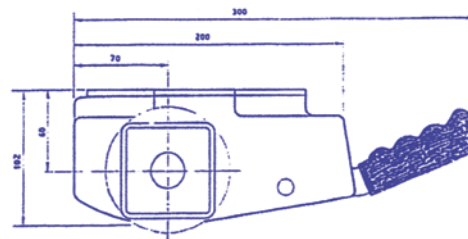

R53

LOCKING PLUNGER
SUPPLIED SEPARATELY

£71.00

25 dia SPINDLE
WITH 10 WIDE SLOT

R55K HAS BOX
SECTION SPINDLE

MOUNTING HOLES

AUTOMATIC
HANDLE LATCH

R55 - £33.50
R55K - £39.00