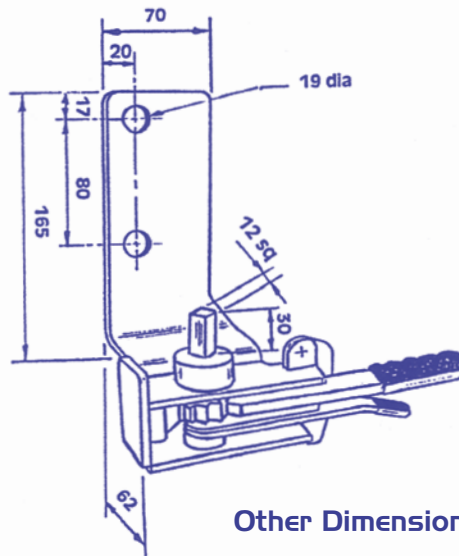

R44 - £42.00
R44S - £39.00
R44W - £45.00

R44
SCHMITZ

Other Dimensions as Standard R44

£44.00

R45

£39.00