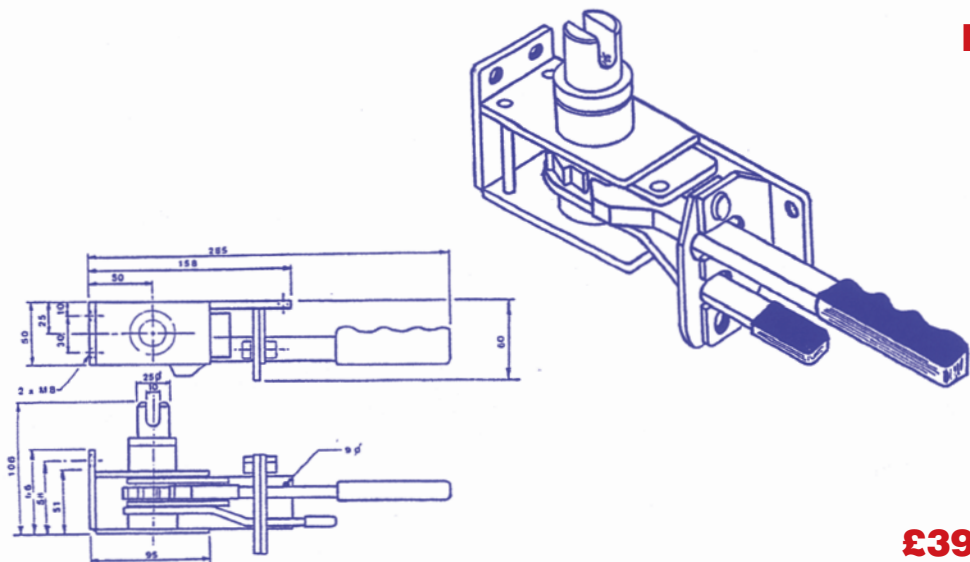

R44 - £42.00
R44S - £39.00
R44W - £45.00

R44
SCHMITZ

Other Dimensions as Standard R44

£44.00

R45

£39.00